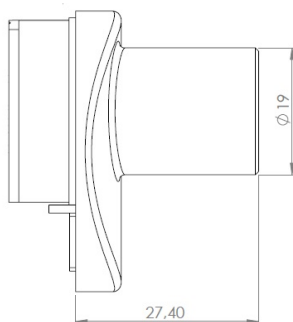

PRODUCT SHEET

Description:

Glass Door Lock "Badge", F/Double Doors, Alu Finish, KA D20 W/SISO Oval Metal Keys, W/2 Plastic ABS Screws W/PVC Tip,, 1 Alu. Flat Oval Metal Striking Pl, F/Glass Thickness 4-5mm

Item number:

14.09.548-0

Units	Box	Carton	HS Code	Barcode
Pcs.	12	240	8301300000	 5704866049207

SISO A/S

Mileparken 11
DK-2740 Skovlunde
Denmark
VAT: DK 24786013

Phone +45 45 830 900

www.siso.dk
siso@siso.dk