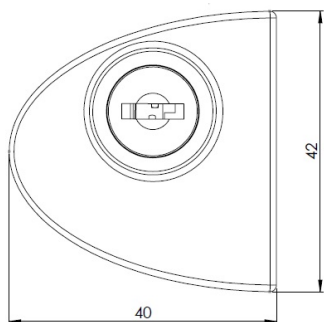

PRODUCT SHEET

Description:

Glass Door Lock "Badge", F/Double Doors, Alu Finish, KA D20 W/SISO Oval Metal Keys, W/2 Plastic ABS Screws W/PVC Tip,, 1 Alu. Flat Oval Metal Striking Pl, F/Glass Thickness 4-5mm

Item number:

14.09.548-0

Units	Box	Carton	HS Code	Barcode
Pcs.	12	240	8301300000	 5704866049207

SISO A/S

Mileparken 11
DK-2740 Skovlunde
Denmark
VAT: DK 24786013

Phone +45 45 830 900

www.siso.dk
siso@siso.dk

Danske Bank
Nytorv Branch
Copenhagen
SWIFT: DABADKKK

Account no.
4180 3112 112936
IBAN Account
DK7230003112112936