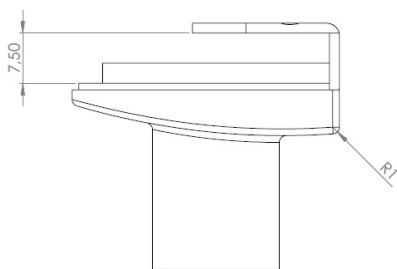

PRODUCT SHEET

Description:

Glass Door Lock "Badge", F/Double Doors, Alu Finish, KA D20 W/SISO Oval Metal Keys, W/2 Plastic ABS Screws W/PVC Tip,, 1 Alu. Flat Oval Metal Striking Pl, F/Glass Thickness 4-5mm

Item number:

14.09.548-0

Units	Box	Carton	HS Code	Barcode
Pcs.	12	240	8301300000	 5704866049207

SISO A/S

Mileparken 11
DK-2740 Skovlunde
Denmark
VAT: DK 24786013

Phone +45 45 830 900

www.siso.dk
siso@siso.dk

Danske Bank
Nytorv Branch
Copenhagen
SWIFT: DABADKKK

Account no.
4180 3112 112936
IBAN Account
DK7230003112112936